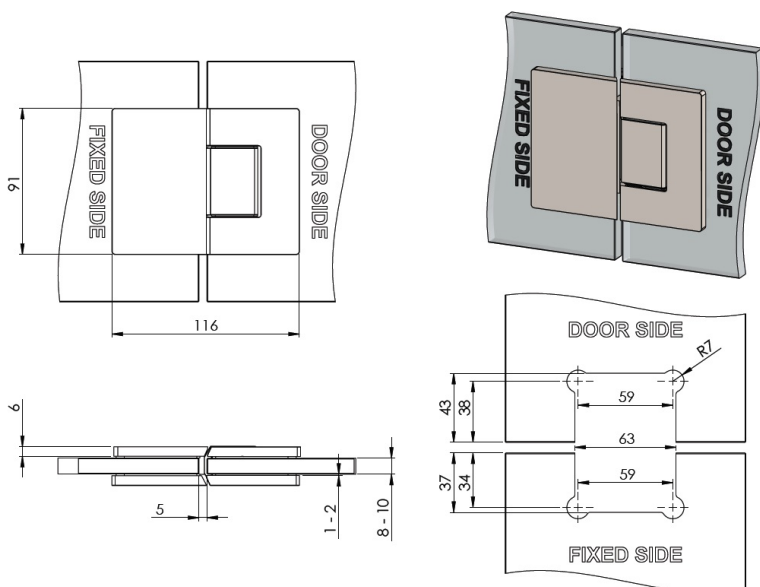

## Description:

Shower Hinge "Rio", 180DG, CPL, Glass/Glass, 8-10mm Glass Thickness, W/15DG Angle Adjustment Function & 25DG Return, Function, Brass Material, Hidden Screws., Black Fiber Gaskets: 2 x 1mm & 2 x 2mm Thickness., Load Capacity Pr. Pair: 45kg

## Item number:

15.23.886-0

Units	Box	Carton	HS Code	Barcode
Pcs.	1	10	8302100090	
				5704866501248